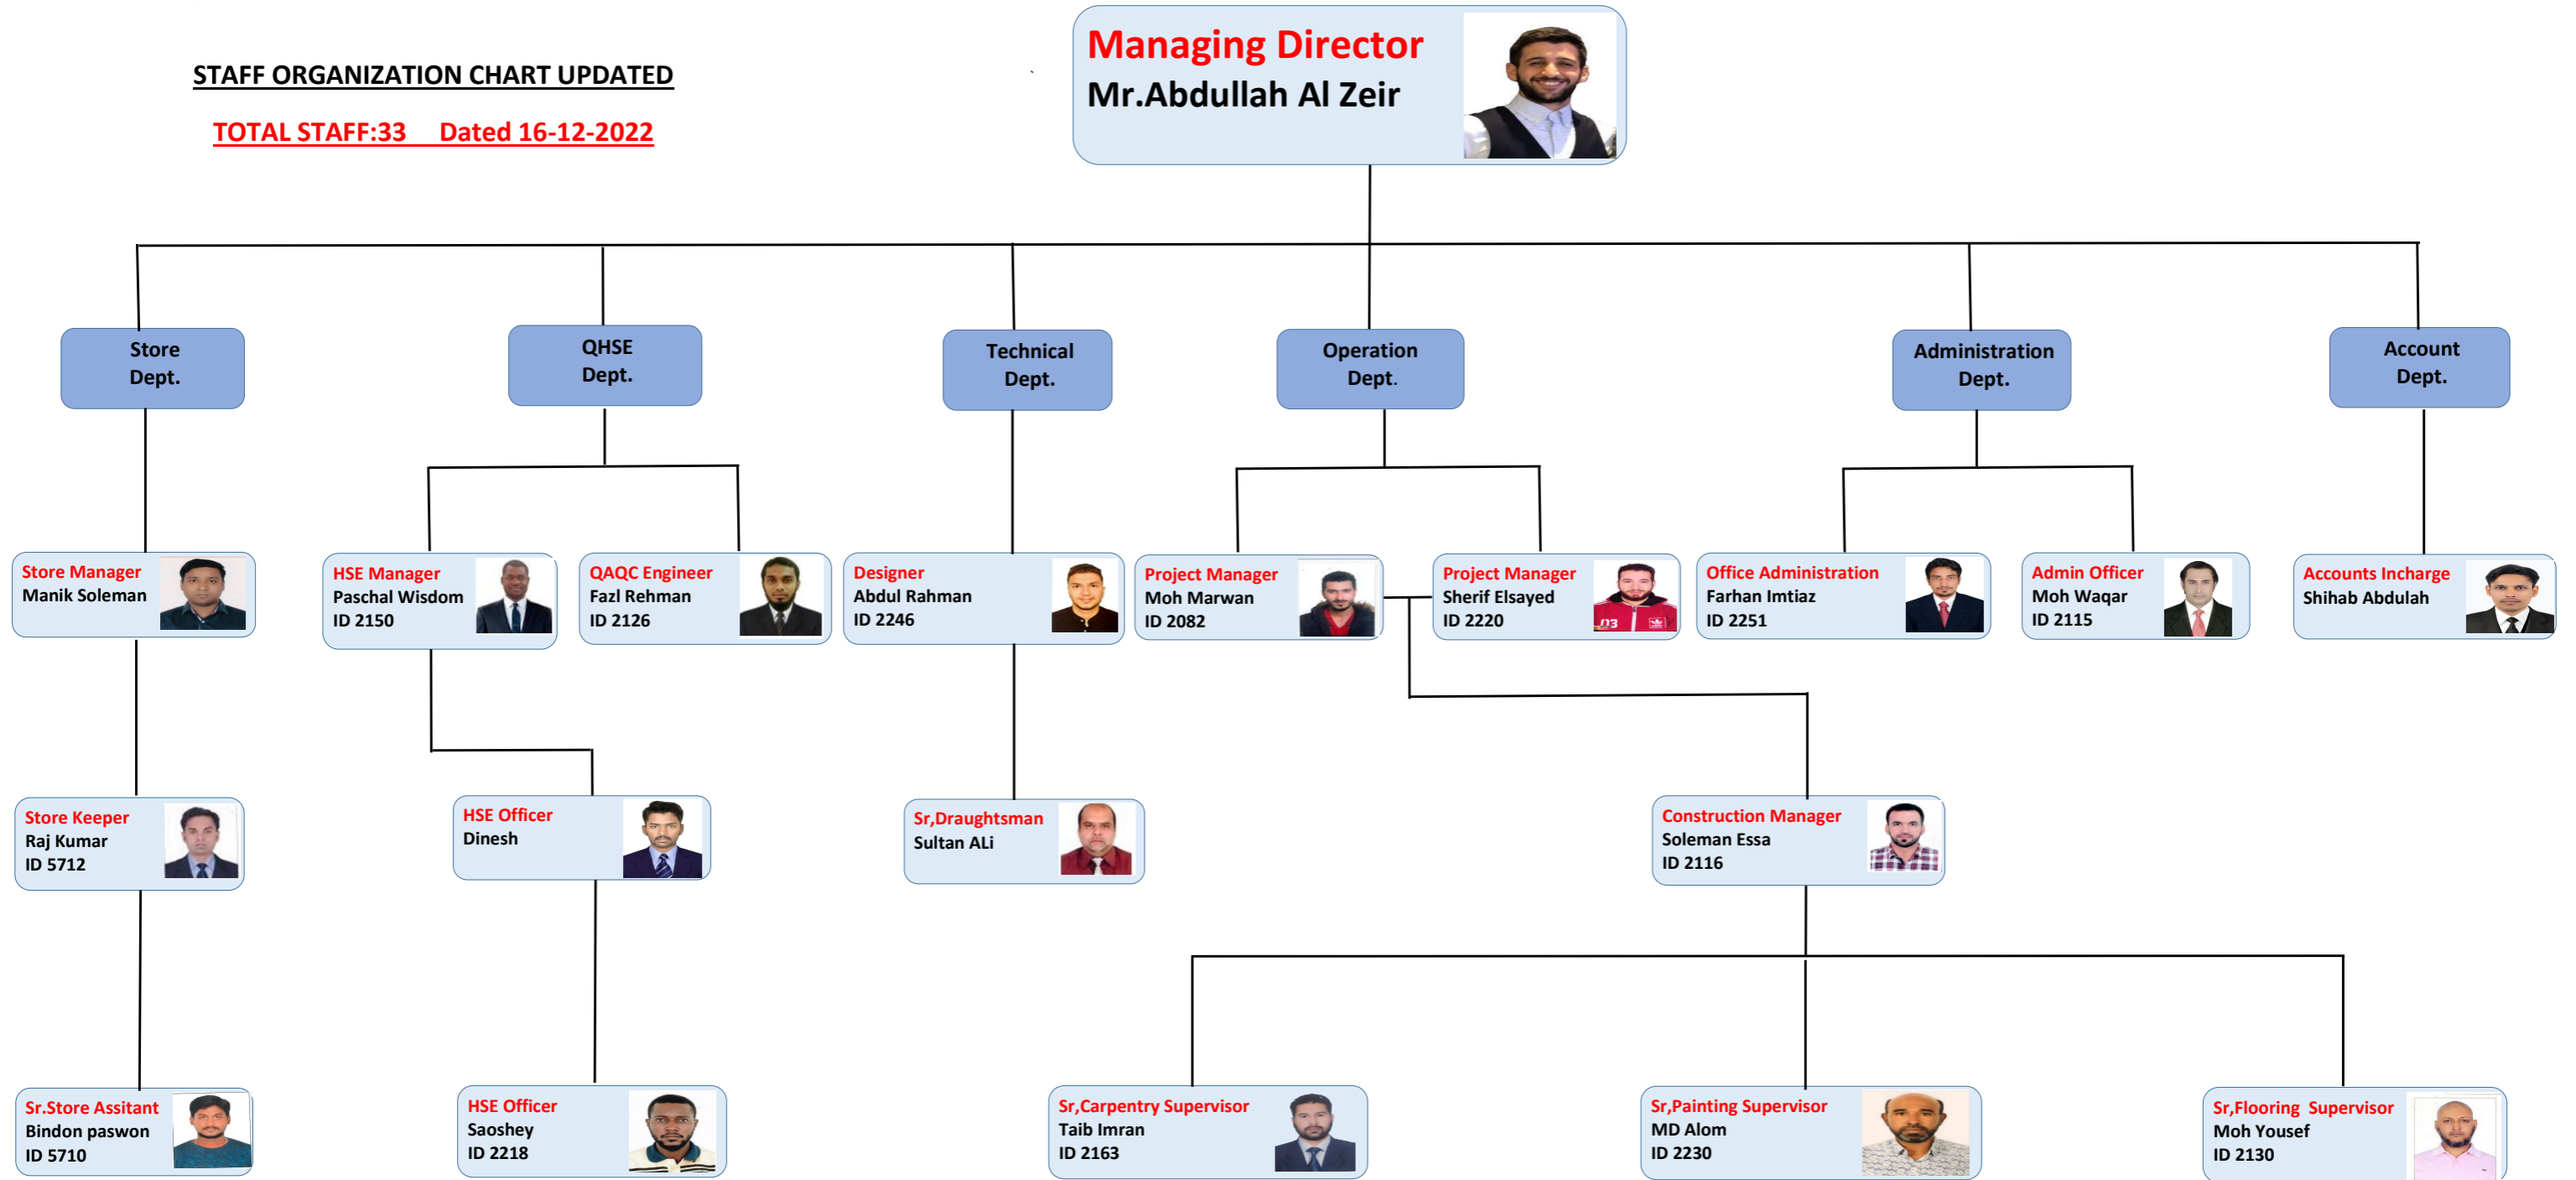

# FITOUT STAFF ORGANIZATION CHART

STAFF ORGANIZATION CHART UPDATED

TOTAL STAFF:33 Dated 16-12-2022

**SITE STAFF**

**Carpentering**

**Painting**

**Flooring**

**Jr,Carpentering Supervisor**  
Shahin Hossain  
ID 2178

**Jr,Painting Supervisor**  
Mohamed Ahmed  
ID 5384

**Jr,Tile Supervisor**  
Homdi Aatef  
ID 2188

**Jr,Carpentering Supervisor**  
Aftab Alam  
ID 5342

**Jr,Painting Supervisor**  
Hossem Ahmed  
ID 5385

**ACCESS PANEL FACTORY**

**WORKSHOP SUPERVISOR**  
Ubaidullah  
ID 5347

**Machine Operator**  
Shariyat Ullah  
ID 5071

**Machine Operator**  
Nasib Ullah  
ID 5442

**MARBEL WORKSHOP**

**Marbel Worksop SUPervisor**  
Muftawu Mustapha  
ID 2249

**Marbel Machine Operator**  
Bhaa Amma

**Marbel Machine Operator**  
Tony Amoah